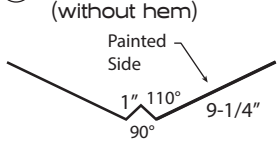

Panel Profiles

Tuff Rib

(29 or 26 Gauge)

PBR-Panel

(26 Gauge)

Board & Batten

(29 or 26 Gauge)

Trims (*indicates stock item)

㉑ Base Trim

Other Accessories (see catalog)

Outside Closure
Inside Closure
Skylights
Butyl Tape
Pipe Flanges

Caulk
Fasteners
Bubble Insulation
Vinyl Back Insulation
Touch Up Paint