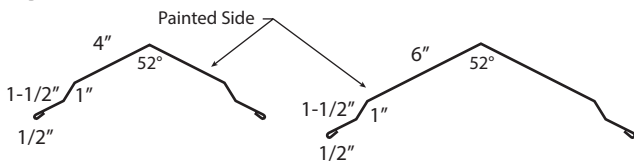

① 12" Ridge Cap*

⑤ Gable Trim

⑥ Endwall/Transition*