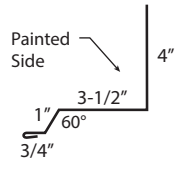

Panel Profiles

Tuff Rib

(29 or 26 Gauge)

PBR-Panel

(26 Gauge)

Board & Batten

(29 or 26 Gauge)

Trims (*indicates stock item)

① 12" Ridge Cap*

16" Ridge Cap*

② Ridge/Hip Cover

③ Soffit Trim

④ Mini Gable Trim

⑤ Gable Trim

⑥ Endwall/Transition*

⑦ Sidewall*