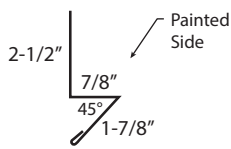

⑧ Eave Trim/Upper Gambrel

⑨ Door Track Cover* (single)

⑨ Door Track Cover* (double)

⑩ "J" Channel*

⑪ Post Trim*

⑫ 4" Outside Corner*

⑬ 2-1/2" Outside Corner*

⑭ Rat Guard*