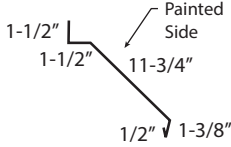

⑭ Rat Guard*