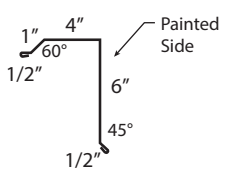

Panel Profiles

Tuff Rib

(29 or 26 Gauge)

PBR-Panel

(26 Gauge)

Board & Batten

(29 or 26 Gauge)

Trims (*indicates stock item)

① 12" Ridge Cap*

16" Ridge Cap*

② Ridge/Hip Cover

③ Soffit Trim

④ Mini Gable Trim

⑤ Gable Trim

⑥ Endwall/Transition*

⑦ Sidewall*