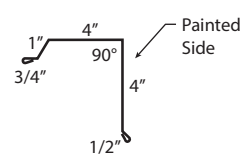

Panel Profiles

Tuff Rib

(29 or 26 Gauge)

PBR-Panel

(26 Gauge)

Board & Batten

(29 or 26 Gauge)

Trims (*indicates stock item)

① 12" Ridge Cap*

16" Ridge Cap*

② Ridge/Hip Cover

③ Soffit Trim

④ Mini Gable Trim

⑤ Gable Trim

⑥ Endwall/Transition*

⑦ Sidewall*