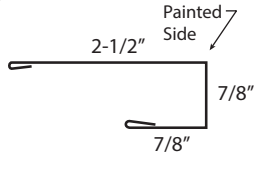

⑧ Eave Trim/Upper Gambrel

⑨ Door Track Cover* (single)

⑨ Door Track Cover* (double)

⑩ "J" Channel*

⑪ Post Trim*

⑫ 4" Outside Corner*

⑬ 2-1/2" Outside Corner*

⑭ Rat Guard*