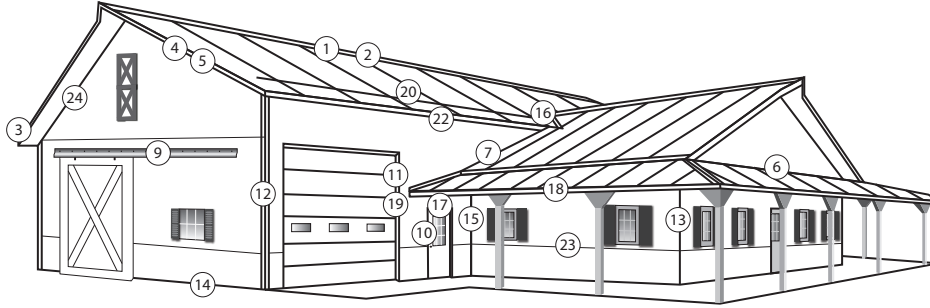

Panel Profiles

Tuff Rib

(29 or 26 Gauge)

PBR-Panel

(26 Gauge)

Board & Batten

(29 or 26 Gauge)

Trims (*indicates stock item)

① 12" Ridge Cap*

16" Ridge Cap*

② Ridge/Hip Cover

③ Soffit Trim

④ Mini Gable Trim

⑤ Gable Trim

⑥ Endwall/Transition*

⑦ Sidewall*

⑧ Eave Trim/Upper Gambrel

⑨ Door Track Cover* (single)

⑨ Door Track Cover* (double)

⑩ "J" Channel*

⑪ Post Trim*

⑫ 4" Outside Corner*

⑬ 2-1/2" Outside Corner*

⑭ Rat Guard*