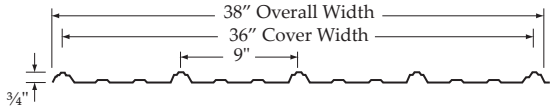

Panel Profiles

Tuff Rib

(29 or 26 Gauge)

PBR-Panel

(26 Gauge)

Board & Batten

(29 or 26 Gauge)

Trims (*indicates stock item)