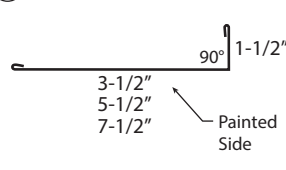

⑧ Eave Trim/Upper Gambrel

⑨ Door Track Cover* (single)

⑨ Door Track Cover* (double)

⑩ "J" Channel*

⑪ Post Trim*

⑫ 4" Outside Corner*

⑬ 2-1/2" Outside Corner*

⑭ Rat Guard*