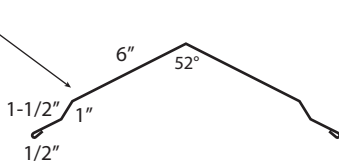

⑥ Endwall/Transition*