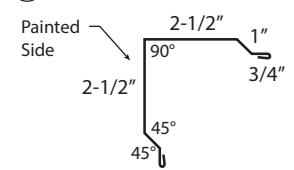

⑧ Eave Trim/Upper Gambrel

⑨ Door Track Cover* (single)

⑨ Door Track Cover* (double)

⑩ "J" Channel*

⑪ Post Trim*

⑫ 4" Outside Corner*

⑬ 2-1/2" Outside Corner*

⑭ Rat Guard*