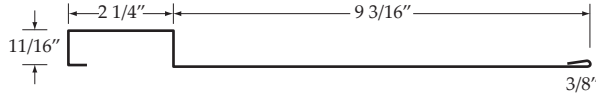

Panel Profiles

Tuff Rib

(29 or 26 Gauge)

PBR-Panel

(26 Gauge)

Board & Batten

(29 or 26 Gauge)

Trims (*indicates stock item)